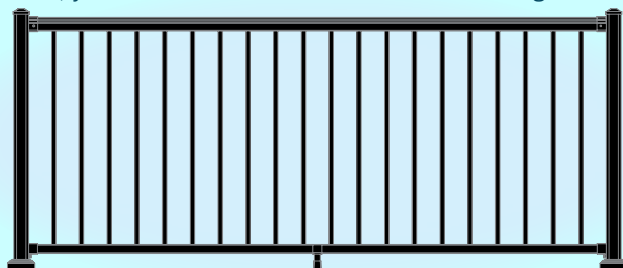

THERE'S A NEW RAILING IN TOWN!

- AVAILABLE IN 36" AND 42" HEIGHTS ·
- AVAILABLE IN 6' & 8' WIDTHS ·
- ICC-ES AC273 CERTIFIED ·
- FLAT MATTE FINISH ·
- 3/4" PICKETS ·
- RACKABLE ·
- 2.5" & 3" POSTS AVAILABLE ·
- SECTIONS SOLD KNOCKDOWN (BOXED) ·
- EASY SELF-CENTERING BRACKET INSTALL ·
- AVAILABLE FOR **QuickShip** DELIVERY ·

MATERIALS

Posts, Rails, Pickets	6061 T6 Aluminum Alloy
Finish	Interpon Powder Coating Reading, Pennsylvania

704.821.5323

WWW.EASTERNFENCEFORTMILL.COM

WHY EASTERN ORNAMENTAL RAILING?

Eastern Ornamental Railing has fast become one of the most respected ornamental aluminum products in the railing industry. Your beautiful new matte finish railing will add the perfect accent to your stoop, deck, patio, or high rise. In accordance to ICC-ES AC273, you can start installing Eastern Ornamental Railing on any floor today.

IT'S SIMPLE, ATTRACTIVE, SAFE, AND AFFORDABLE.

It's easy to install, available immediately, looks great, and comes packed with many of the same value added benefits as its cousin, Eastern Ornamental Fence. So if you're looking for the perfect fit for your railing install, you've found it in Eastern Ornamental Railing.