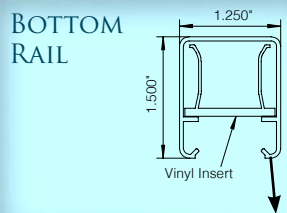

**AVAILABLE
IN BLACK,
BRONZE,
& WHITE**

QuickShip™

WWW.EASTERNFENCEFORTMILL.COM