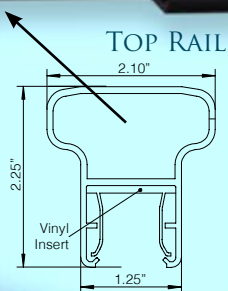

**AVAILABLE
IN BLACK,
BRONZE,
& WHITE**

QuickShip™

WWW.EASTERNFENCEFORTMILL.COM