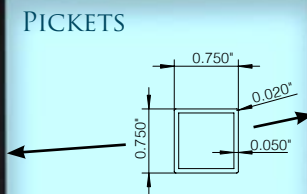

**AVAILABLE
IN BLACK,
BRONZE,
& WHITE**

QuickShip™

WWW.EASTERNFENCEFORTMILL.COM