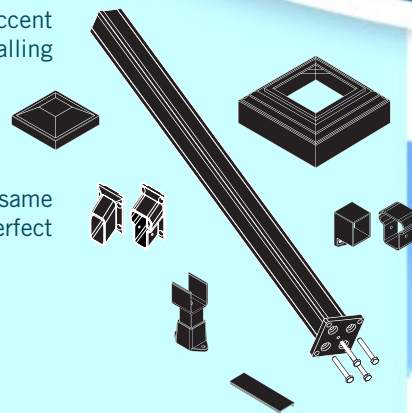

THERE'S A NEW RAILING IN TOWN!

- AVAILABLE IN 36" AND 42" HEIGHTS ·
- AVAILABLE IN 6' & 8' WIDTHS ·
- ICC-ES AC273 CERTIFIED ·
- FLAT MATTE FINISH ·
- 3/4" PICKETS ·
- RACKABLE ·
- 2.5" & 3" POSTS AVAILABLE ·
- SECTIONS SOLD KNOCKDOWN (BOXED) ·
- EASY SELF-CENTERING BRACKET INSTALL ·
- AVAILABLE FOR **QuickShip** DELIVERY ·

MATERIALS

Posts, Rails, Pickets	6061 T6 Aluminum Alloy
Finish	Interpon Powder Coating Reading, Pennsylvania

704.821.5323

WWW.EASTERNFENCEFORTMILL.COM

WHY EASTERN ORNAMENTAL RAILING?

Eastern Ornamental Railing has fast become one of the most respected ornamental aluminum products in the railing industry. Your beautiful new matte finish railing will add the perfect accent to your stoop, deck, patio, or high rise. In accordance to ICC-ES AC273, you can start installing Eastern Ornamental Railing on any floor today.

IT'S SIMPLE, ATTRACTIVE, SAFE, AND AFFORDABLE.

It's easy to install, available immediately, looks great, and comes packed with many of the same value added benefits as its cousin, Eastern Ornamental Fence. So if you're looking for the perfect fit for your railing install, you've found it in Eastern Ornamental Railing.

NOTE: Sections are sold knockdown (unassembled and boxed) and include top and bottom rails, balusters, spacers, and footblock. Posts, brackets, and caps sold separately.

**AVAILABLE
IN BLACK,
BRONZE,
& WHITE**